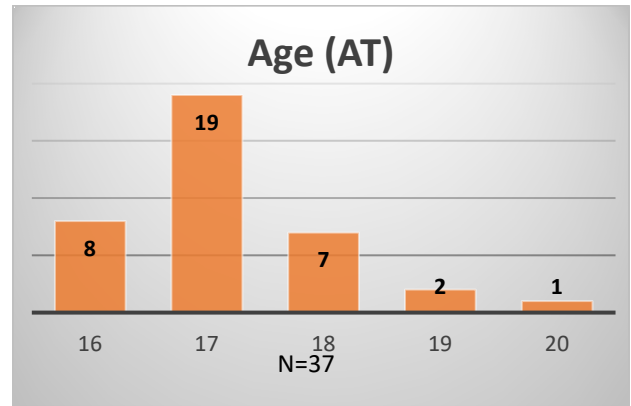

Daily Data Dashboard – November 4, 2022

Demographics for JTDC Population

Friday Morning Midnight Count

Total # of probation Involved youth¹: 992

¹ Probation Active: Any youth who is pending sentencing with an active social history, has been formally placed on probation or supervision with Cook County Juvenile Probation on the date of the report.

*Age, Gender and Race for Criminal Court population (N=2) is not represented in this report.

Data sources: cFive Supervisor – Probation Population and RMIS – JTDC Population

Daily Data Dashboard – November 4, 2022
Demographics for JTDC Population
Friday Morning Midnight Count