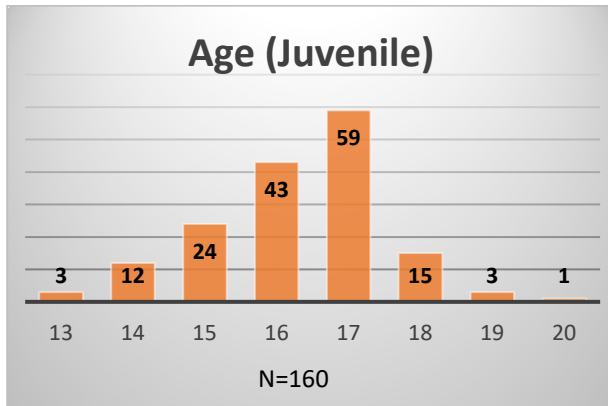

Daily Data Dashboard – November 4, 2022

Demographics for JTDC Population

Friday Morning Midnight Count

Total # of probation Involved youth¹: 992

¹ Probation Active: Any youth who is pending sentencing with an active social history, has been formally placed on probation or supervision with Cook County Juvenile Probation on the date of the report.

*Age, Gender and Race for Criminal Court population (N=2) is not represented in this report.

Data sources: cFive Supervisor – Probation Population and RMIS – JTDC Population

Daily Data Dashboard – November 4, 2022
Demographics for JTDC Population
Friday Morning Midnight Count