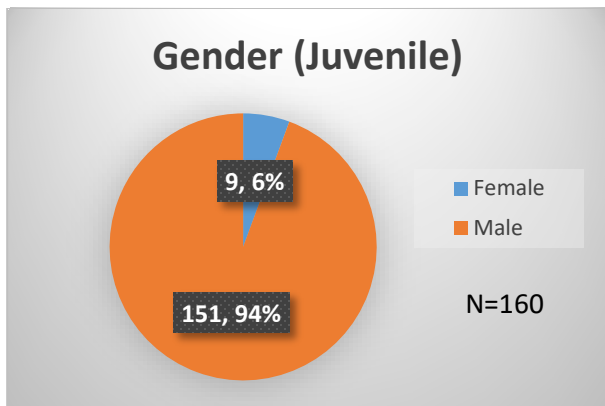

Daily Data Dashboard – November 4, 2022

Demographics for JTDC Population

Friday Morning Midnight Count

Total # of probation Involved youth¹: 992

¹ Probation Active: Any youth who is pending sentencing with an active social history, has been formally placed on probation or supervision with Cook County Juvenile Probation on the date of the report.

*Age, Gender and Race for Criminal Court population (N=2) is not represented in this report.

Data sources: cFive Supervisor – Probation Population and RMIS – JTDC Population

Daily Data Dashboard – November 4, 2022
Demographics for JTDC Population
Friday Morning Midnight Count