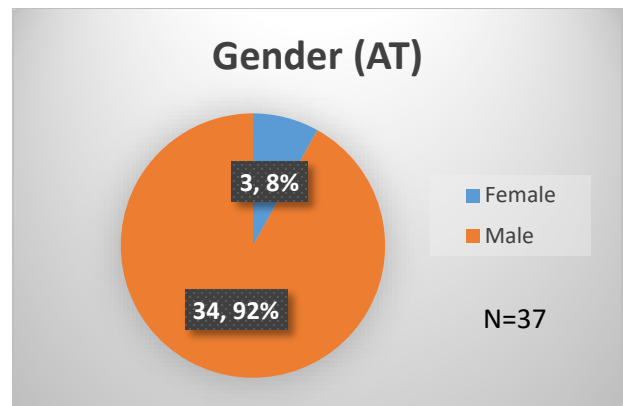

Daily Data Dashboard – November 4, 2022

Demographics for JTDC Population

Friday Morning Midnight Count

Total # of probation Involved youth¹: 992

¹ Probation Active: Any youth who is pending sentencing with an active social history, has been formally placed on probation or supervision with Cook County Juvenile Probation on the date of the report.

*Age, Gender and Race for Criminal Court population (N=2) is not represented in this report.

Data sources: cFive Supervisor – Probation Population and RMIS – JTDC Population

Daily Data Dashboard – November 4, 2022
Demographics for JTDC Population
Friday Morning Midnight Count