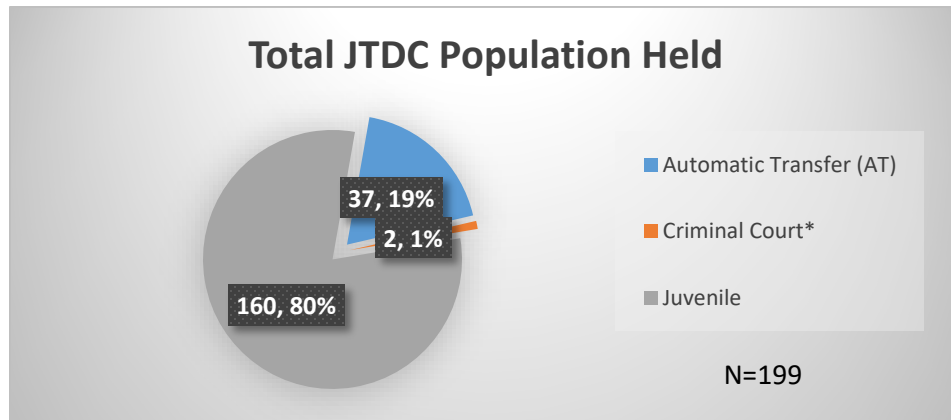

Daily Data Dashboard – November 4, 2022

Demographics for JTDC Population

Friday Morning Midnight Count

Total # of probation Involved youth¹: 992

¹ Probation Active: Any youth who is pending sentencing with an active social history, has been formally placed on probation or supervision with Cook County Juvenile Probation on the date of the report.